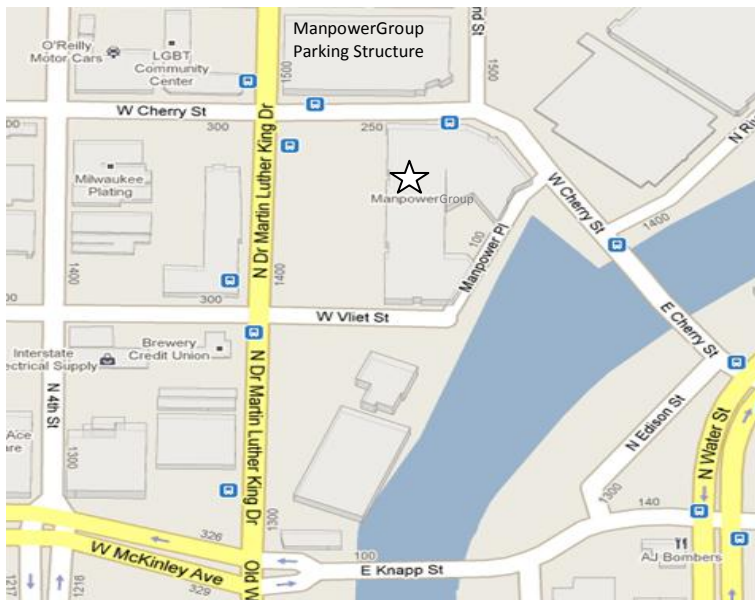

Address:

ManpowerGroup
100 Manpower Place
Milwaukee, WI 53212
414-961-1000 (8 am – 5 pm)
414-906-7556 (5 pm – 6 pm)

GPS Coordinates:

N43° 2.9814
W087° 54.81582

From the north

- 1) Take I-43 south to downtown Milwaukee
- 2) Take the McKinley Ave. exit and proceed on McKinley Ave. heading east
- 3) Turn left onto north Dr. Martin Luther King Drive and proceed to Cherry Street
- 4) Turn right on Cherry Street
- 5) Park in visitor parking structure (see Parking Instructions)
- 6) See Building Access

From the south

- 1) Drive I-94 west / US-41 north to downtown Milwaukee
- 2) Take the I-43 north exit and merge onto I-43 north
- 3) Take the McKinley Ave. exit and proceed on McKinley Ave. heading east
- 4) Turn left onto north Dr. Martin Luther King Drive and proceed to Cherry Street
- 5) Turn right on Cherry Street
- 6) Park in visitor parking structure (see Parking Instructions)
- 7) See Building Access

From the west

- 1) Drive I-94 east to Milwaukee
- 2) Take the I-43 north exit and merge onto I-43 north
- 3) Take the McKinley Ave. exit and proceed on McKinley Ave. heading east
- 4) Turn left onto north Dr. Martin Luther King Drive and proceed to Cherry Street
- 5) Turn right on Cherry Street
- 6) Park in visitor parking structure (see Parking Instructions)
- 7) See Building Access

Parking Instructions

Our parking structure is located at the northeast corner of Dr. Martin Luther King Jr. Drive and Cherry Street. Visitor parking is accessible from Cherry Street. Turn east off of Dr. Martin Luther King Drive onto Cherry Street to enter the parking structure.